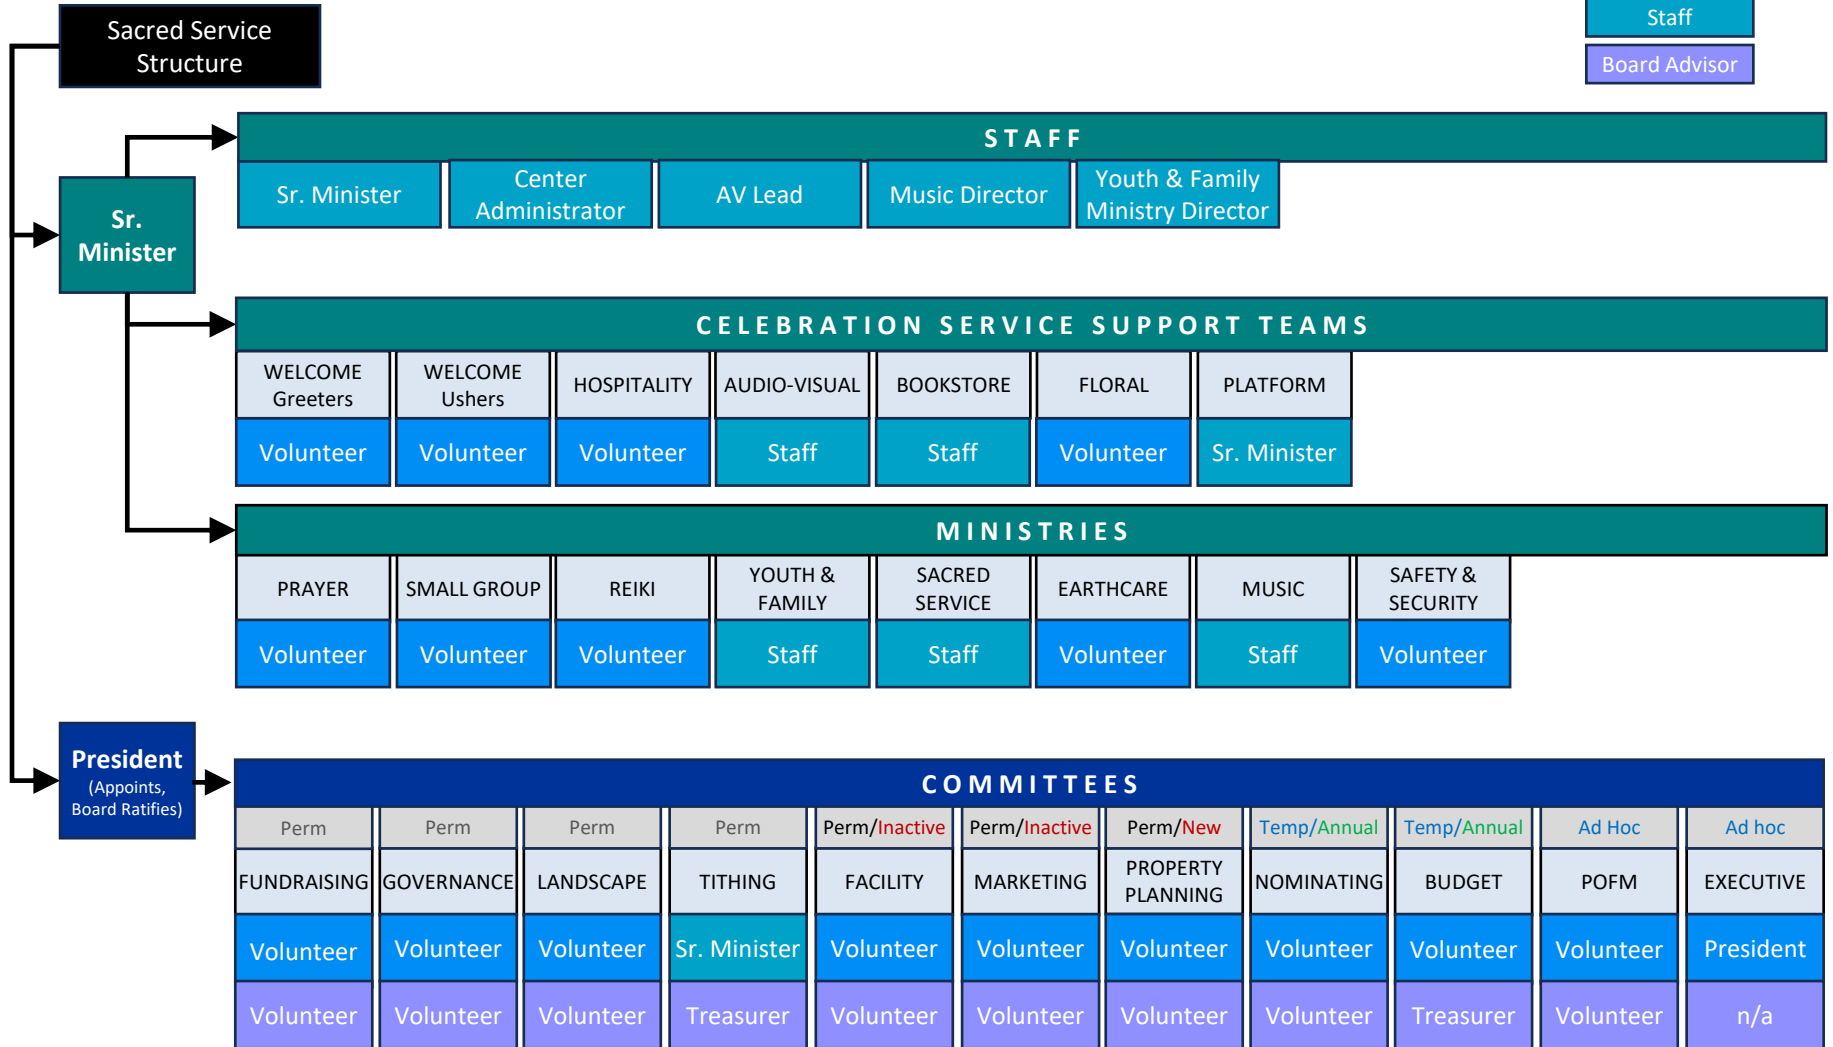

# Unity of Bellevue Structure

Last revised 09/21/24

# Sacred Service Structure

Color Key:

Volunteer
Staff
Board Advisor

CELEBRATION SERVICE SUPPORT TEAMS							
WELCOME Greeters	WELCOME Ushers	HOSPITALITY	AUDIO-VISUAL	BOOKSTORE	FLORAL	PLATFORM	
Volunteer	Volunteer	Volunteer	Staff	Staff	Volunteer	Sr. Minister	
MINISTRIES							
PRAYER	SMALL GROUP	REIKI	YOUTH & FAMILY	SACRED SERVICE	EARTHCARE	MUSIC	SAFETY & SECURITY
Volunteer	Volunteer	Volunteer	Staff	Staff	Volunteer	Staff	Volunteer

# Administrator's Organization

Color Key:

Volunteer
Staff